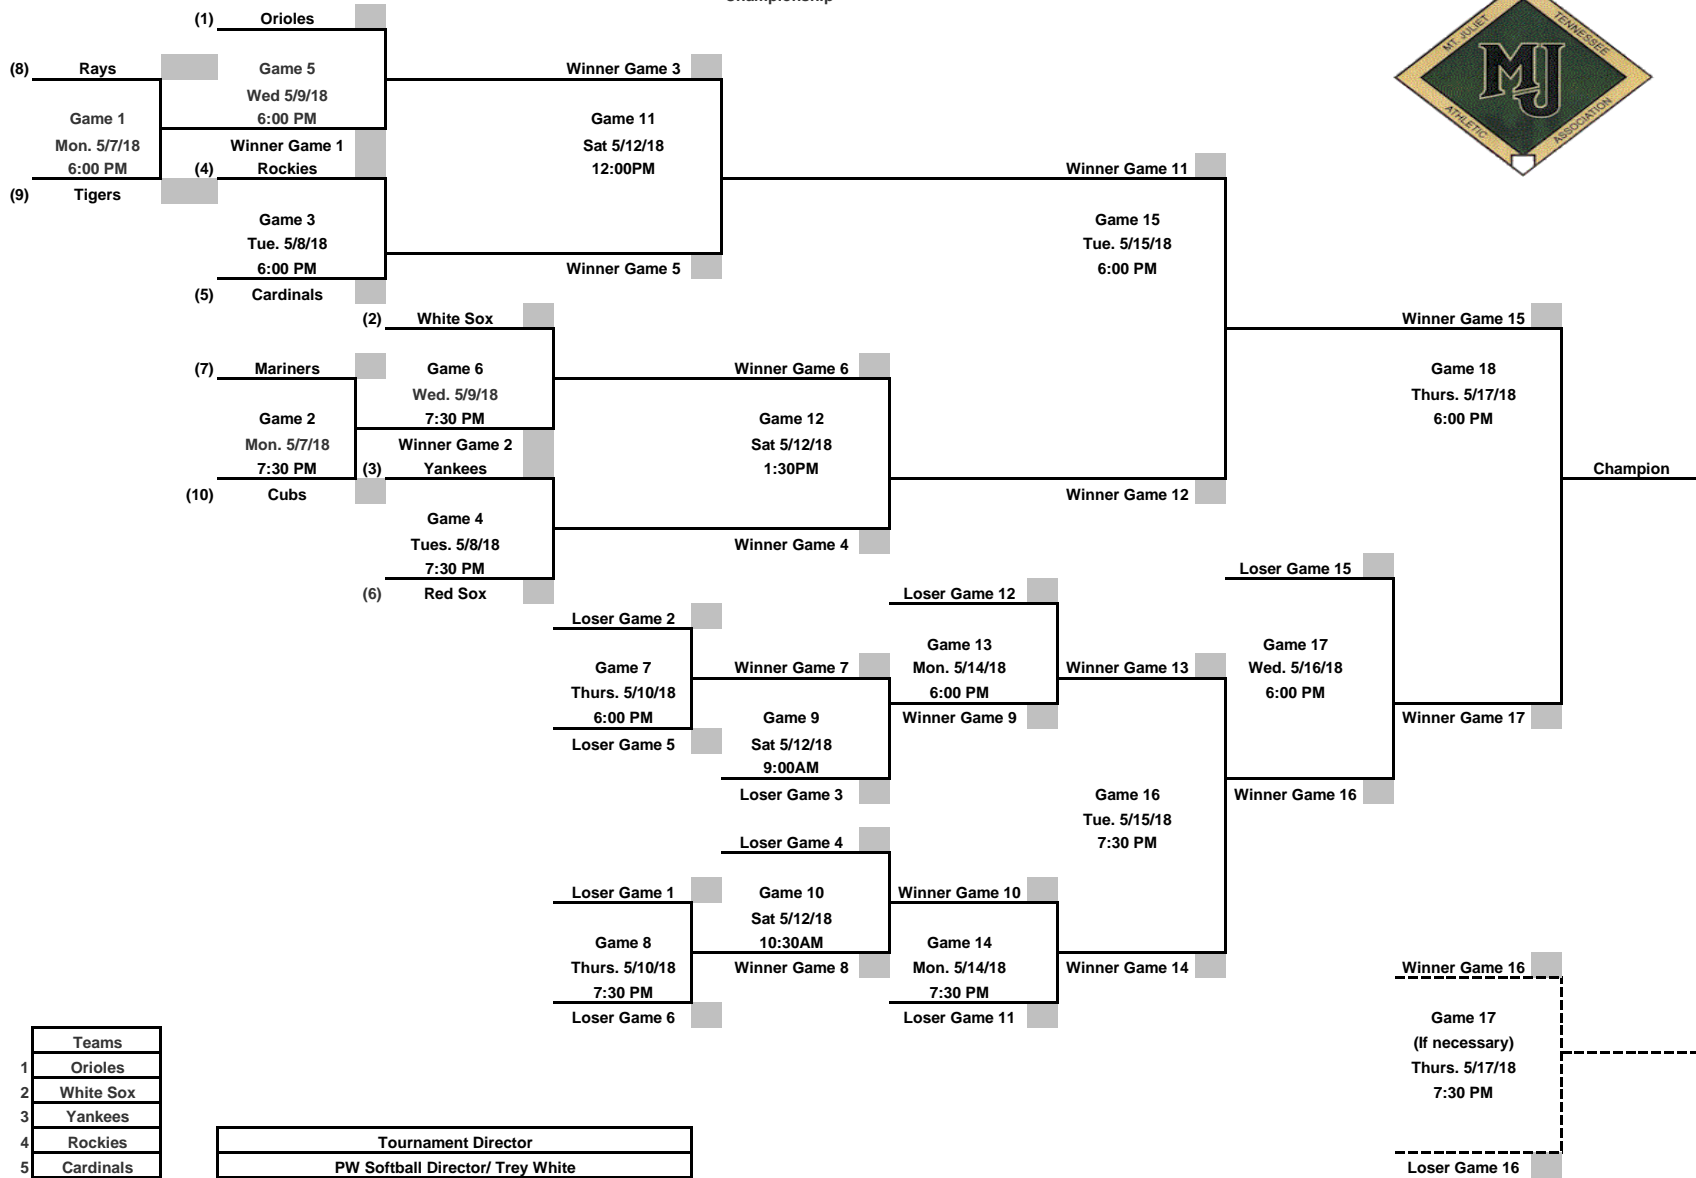

2018 PW Softball  
Championship

| Teams       |
|-------------|
| 1 Orioles   |
| 2 White Sox |
| 3 Yankees   |
| 4 Rockies   |
| 5 Cardinals |
| 6 Red Sox   |
| 7 Mariners  |
| 8 Rays      |
| 9 Tigers    |
| 10 Cubs     |

|  |
|--|
| Tournament Director                                  |
| PW Softball Director/ Trey White                     |
| Tournament Location                                  |
| All games to be held on Field 12                     |
| Higher Seed is Home Team Until Championship          |
| Team with no losses is Home Team for Championship    |
| Visiting Team in previous game will be Home Team for |
| If Necessary Game                                    |

Fill in team names under "Teams" section. Bracket will auto populate teams. Enter scores in small shaded cell to the right of the "Team" name. Bracket will auto populate next games.